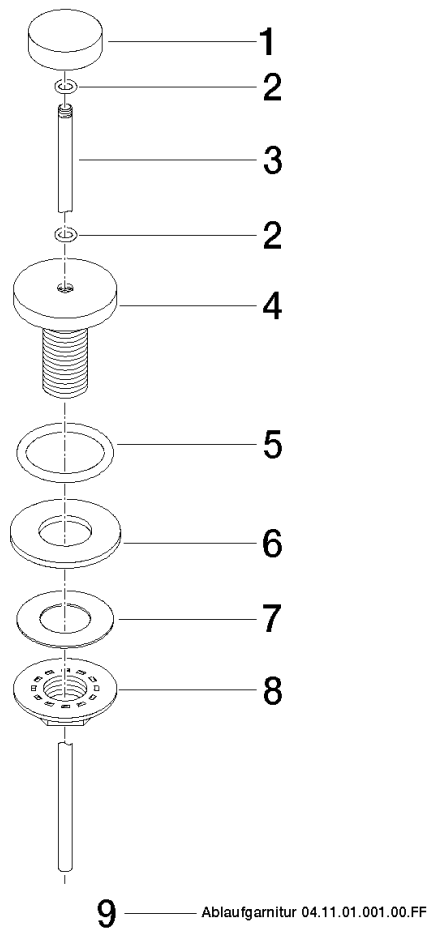

Basin Waste with knob for deck mounting 1 1/4" - Chrome

IMO

10 200 970

Fits: IMO, LULU, MADISON, MEM, TARA,
CL.1, LISSÉ, VAIA, META, CYO

	Chrome	10 200 970-00
	Brushed Platinum	10 200 970-06
	Platinum	10 200 970-08
	Durabress (23kt Gold)	10 200 970-09
	Dark Chrome	10 200 970-19
	Light Gold	10 200 970-26
	Brushed Light Gold	10 200 970-27
	Brushed Durabress (23kt Gold)	10 200 970-28
	Matte Black	10 200 970-33
	Brushed Bronze	10 200 970-42
	Brushed Champagne (22kt Gold)	10 200 970-46
	Champagne (22kt Gold)	10 200 970-47
	Brushed Chrome	10 200 970-93
	Brushed Dark Platinum	10 200 970-99

Basin Waste with knob for deck mounting 1 1/4" - Chrome

IMO

10 200 970

Only suitable for basins with an overflow.

10 200 970

10 200 970

Parts for other finishes can be found here: Brushed Platinum

Spare parts list

No.	Item Number	Name	Quantity used	Delivery time
1	09 21 33 001-00	handle	1	10
2	09 14 10 007 90	seal	2	2
3	09 31 09 004-00	pull-rod	1	10
4	09 18 40 022-00	sleeve	1	10
5	09 14 10 095 90	seal	1	2
6	09 14 05 012 90	seal	1	2
7	09 14 40 001 90	seal	1	60
8	09 23 10 010 90	nut	1	2
9	90 11 01 001 00-00	pop-up waste	1	10