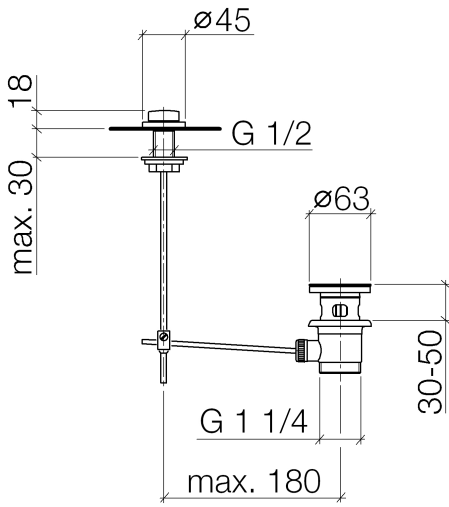

Basin Waste with knob for deck mounting 1 1/4" - Chrome

IMO

10 200 970

Fits: IMO, LULU, MADISON, MEM, TARA,
CL.1, LISSÉ, VAIA, META, CYO

	Chrome	10 200 970-00
	Brushed Platinum	10 200 970-06
	Platinum	10 200 970-08
	Durabress (23kt Gold)	10 200 970-09
	Dark Chrome	10 200 970-19
	Light Gold	10 200 970-26
	Brushed Light Gold	10 200 970-27
	Brushed Durabress (23kt Gold)	10 200 970-28
	Matte Black	10 200 970-33
	Brushed Bronze	10 200 970-42
	Brushed Champagne (22kt Gold)	10 200 970-46
	Champagne (22kt Gold)	10 200 970-47
	Brushed Chrome	10 200 970-93
	Brushed Dark Platinum	10 200 970-99

Basin Waste with knob for deck mounting 1 1/4" - Chrome

IMO

10 200 970

Only suitable for basins with an overflow.

10 200 970

10 200 970

Parts for other finishes can be found here: Brushed Platinum

Spare parts list

No.	Item Number	Name	Quantity used	Delivery time
1	09 21 33 001-00	handle	1	10
2	09 14 10 007 90	seal	2	2
3	09 31 09 004-00	pull-rod	1	10
4	09 18 40 022-00	sleeve	1	10
5	09 14 10 095 90	seal	1	2
6	09 14 05 012 90	seal	1	2
7	09 14 40 001 90	seal	1	60
8	09 23 10 010 90	nut	1	2
9	90 11 01 001 00-00	pop-up waste	1	10